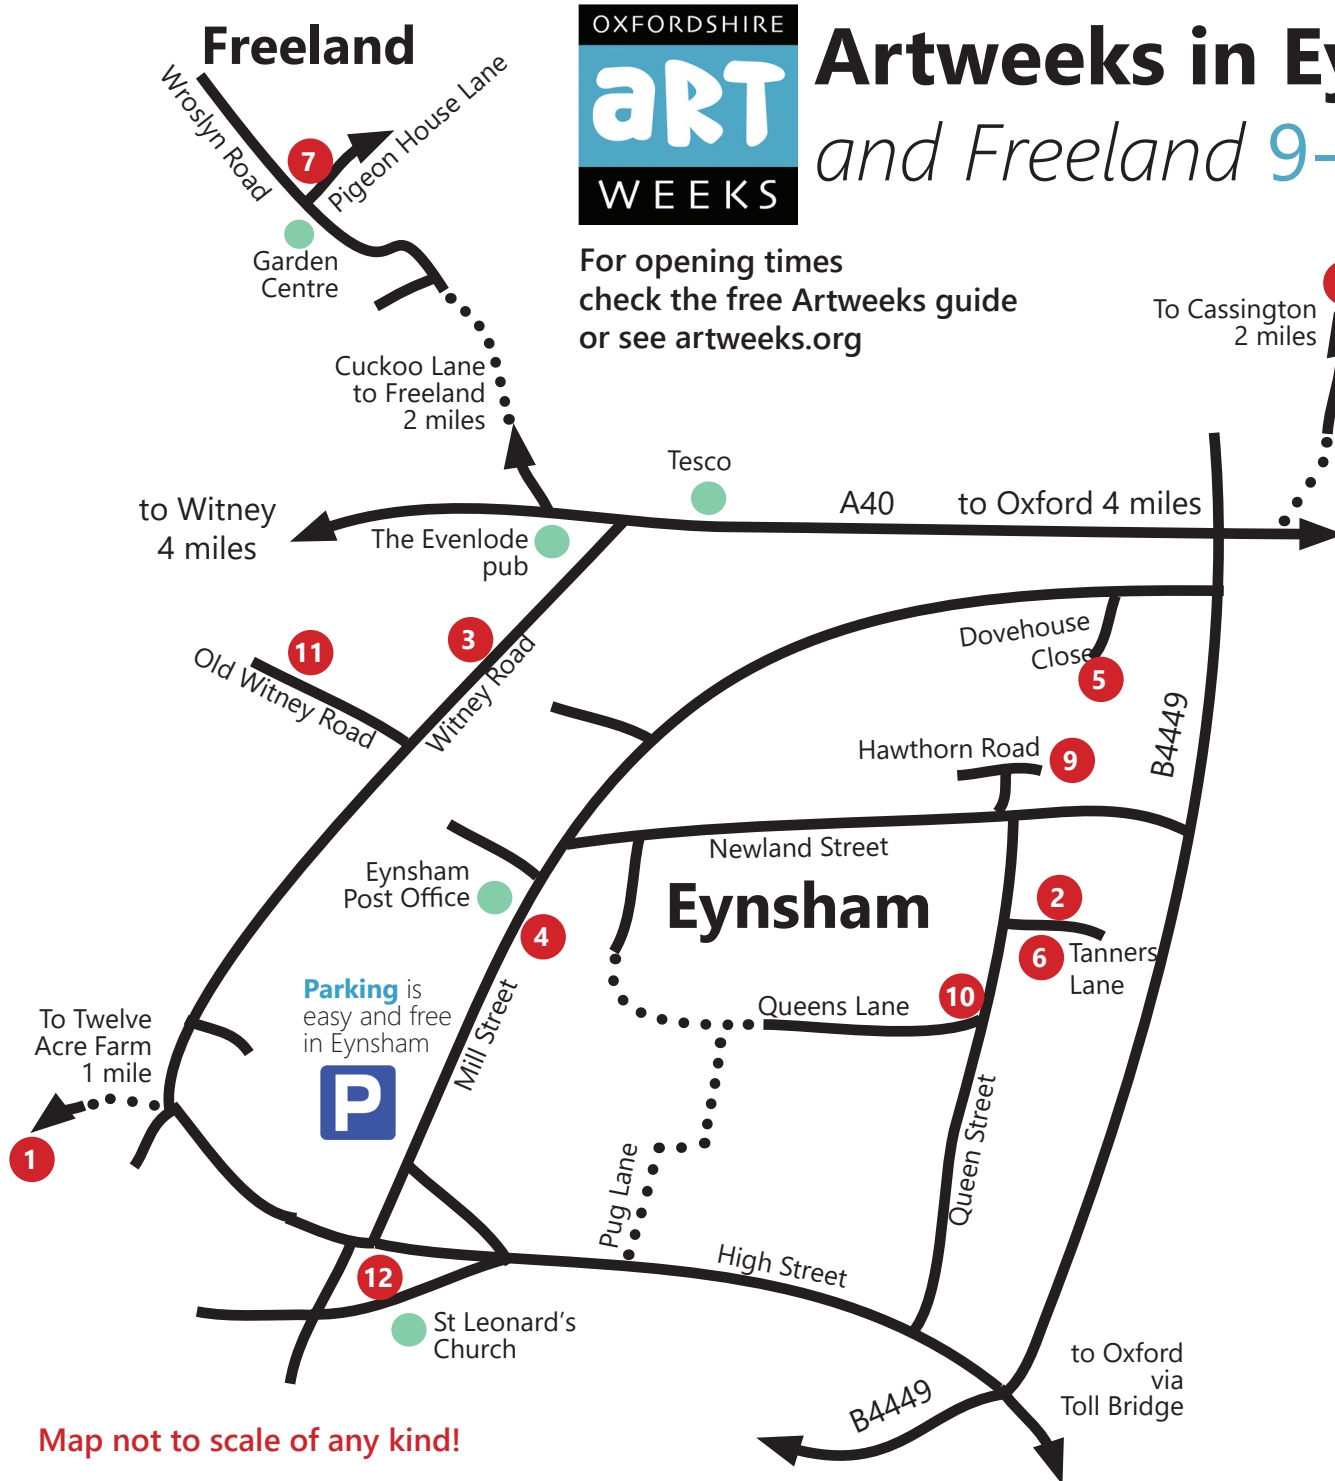

# Artweeks in Eynsham and Freeland 9-17 May 2020

For opening times  
check the free Artweeks guide  
or see [artweeks.org](http://artweeks.org)

Map not to scale of any kind!

OPEN x - x May | 11am - 6pm

**3 Peter Shrimpton** - *sculpture*

The Queens Head, Queen Street, Eynsham

OPEN x - x May | pub opening times!

**4 Eric White** - *pastel paintings & mixed media*

28 Mill Street, Eynsham

*tbc*

**7 Rosalind Duffy** - *glass*

6 Swan Street, Eynsham

OPEN x - xMay | 11am - 6pm

**8 Jane Tomlinson & Paul Tomlinson**

*drawing & painting*

7 Pigeon House Lane, Freeland, OX29 8AG

OPEN 9, 10, 16, 17 May | 12noon - 5.30pm